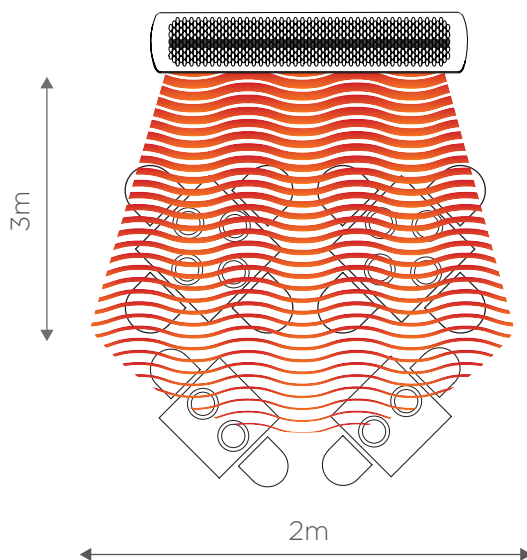

TUNGSTEN SMART-HEAT™ ELECTRIC 2000W

**Heats approx. 6m²
2000W heating power**

* Heat area dependent on ambient temperature and wind. Optimum conditions experienced at approx 15.5°C and in a low wind covered environment. Table layout indicative only.