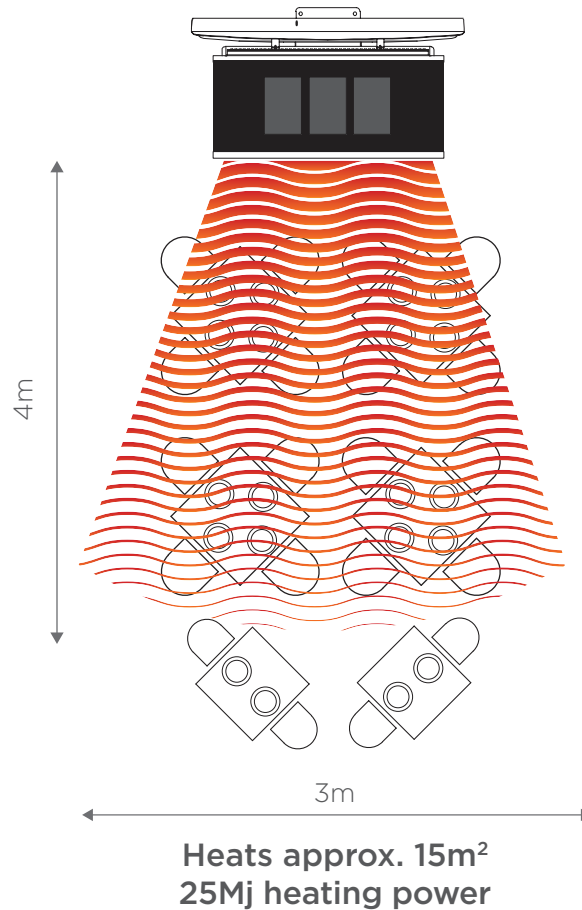

PLATINUM SMART-HEAT™ GAS 300 SERIES

* Heat area dependent on ambient temperature and wind. Optimum conditions experienced at approx 15.5°C and in a low wind covered environment. Table layout indicative only.