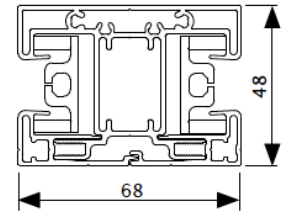

Coupling side channel (K)